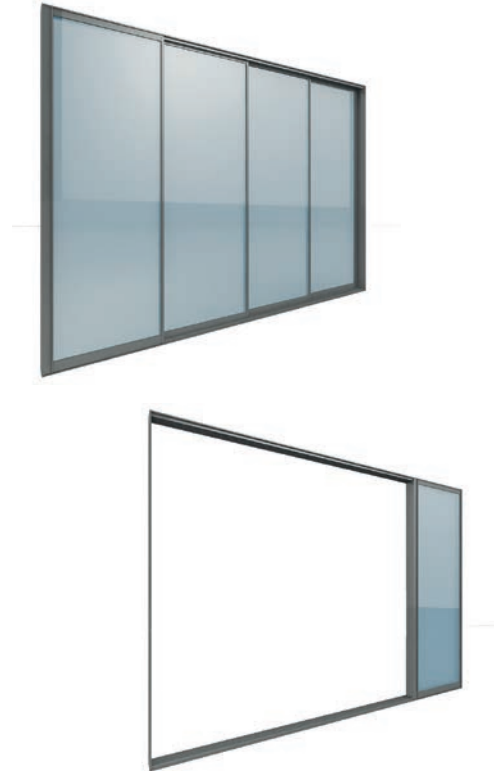

Double Motion

Double Motion is a durable, functional and fully insulated system developed for ease of use in living spaces. DoubleMotion is ideal for pillared structures. It is the half fixed and half movable in height. Motorized system makes each module independently controllable. Lack of an aluminum frame adds a wider appearance to the space.

singlemotion

doublemotion

Triple Motion

TripleMotion glass panels are a new generation of glass system. They transform the outdoor living spaces into more convenient ones with a modern touch. TripleMotion consists of 3 modules; one third of which is a fixed parapet while the other two thirds are movable glasses. The aluminum frame feature makes it a strong structure.

triplemotion

triplemotionplatinum

Slide Motion

SlideMotion can be designed with or without threshold, with its design that does not allow narrowing in the areas where it is applied thanks to its glasses that move horizontally. Providing heat and sound insulation thanks to the bristle wick and PVC wick channels on the wing profiles, SlideMotion also offers easy cleaning thanks to the independent movement of its wings.

Vista

Vista consists of blades that move in a sliding manner in the horizontal direction. It is produced according to the length of the system, according to the details of 3, 4 and 5 rails. 10mm tempered glass is used in the system. The water that may occur in the system as a result of rain and condensation is discharged out of the drainage channels integrated in the lower rail of the system. Since there are no aluminum profiles and insulation wicks in the vertical direction between the wings, its insulation is lower than standard systems. In each wing of the system, two high-quality, single-bearing and height-adjustable wheel sets are used so that the wing can operate quietly and comfortably.