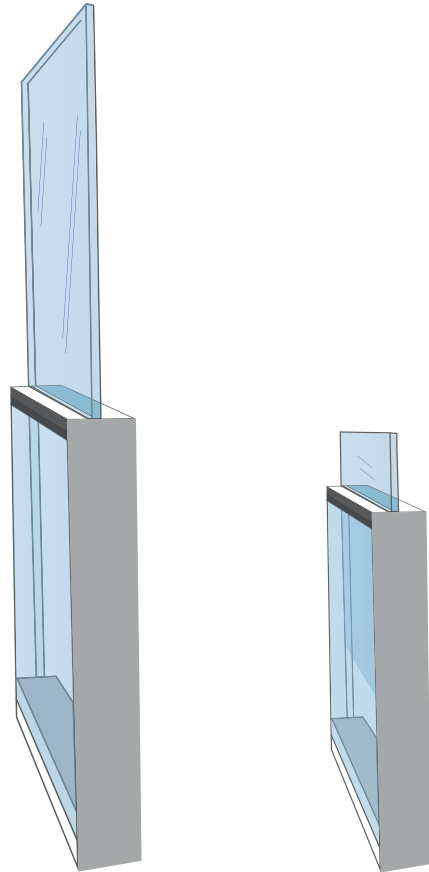

Lift Motion Plus

Thanks to Lift Motion Plus, which is designed to be easy to use and comfortable, you do not put wind and sound insulation between you and nature in your living spaces. Lift Motion Plus is perfectly compatible with every architectural structure and is supported by special lifting systems with shock absorbers.

liftmotion

liftmotionplus

Single Motion

Single Motion offers modern lines, practical use and elegance. It can be used both as a railing and a windbreaker. Single Motion's motorized system can lift the 1100 mm parapet module up to 1900 mm for a perfect fit for your living space.

Vista

Vista consists of blades that move in a sliding manner in the horizontal direction. It is produced according to the length of the system, according to the details of 3, 4 and 5 rails. 10mm tempered glass is used in the system. The water that may occur in the system as a result of rain and condensation is discharged out of the drainage channels integrated in the lower rail of the system. Since there are no aluminum profiles and insulation wicks in the vertical direction between the wings, its insulation is lower than standard systems. In each wing of the system, two high-quality, single-bearing and height-adjustable wheel sets are used so that the wing can operate quietly and comfortably.