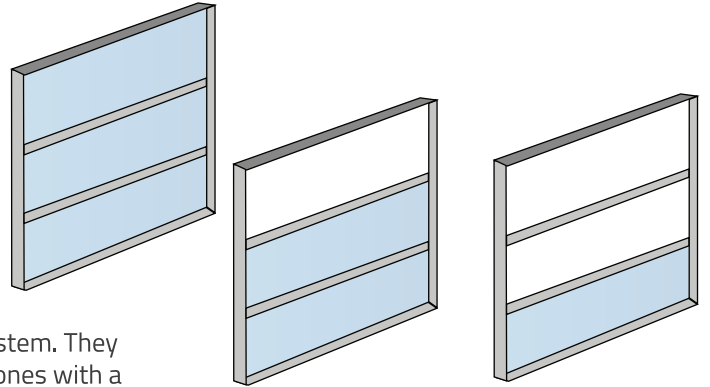

liftmotion

liftmotionplus

Single Motion

Single Motion offers modern lines, practical use and elegance. It can be used both as a railing and a windbreaker. Single Motion's motorized system can lift the 1100 mm parapet module up to 1900 mm for a perfect fit for your living space.

Double Motion

Double Motion is a durable, functional and fully insulated system developed for ease of use in living spaces. DoubleMotion is ideal for pillared structures. It is the half fixed and half movable in height. Motorized system makes each module independently controllable. Lack of an aluminum frame adds a wider appearance to the space.

singlemotion

doublemotion

Triple Motion

TripleMotion glass panels are a new generation of glass system. They transform the outdoor living spaces into more convenient ones with a modern touch. TripleMotion consists of 3 modules; one third of which is a fixed parapet while the other two thirds are movable glasses. The aluminum frame feature makes it a strong structure.