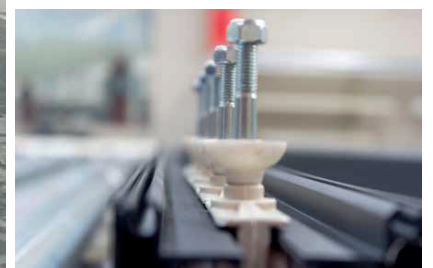

Lift Motion

Lift Motion is an entirely new concept for height adjustable windscreens. Through this unique product you can maximize the use of your patio/porch and you can easily stop the wind within seconds. With the counter balanced glass you can easily adjust the height of your windscreen and create that snug feeling.